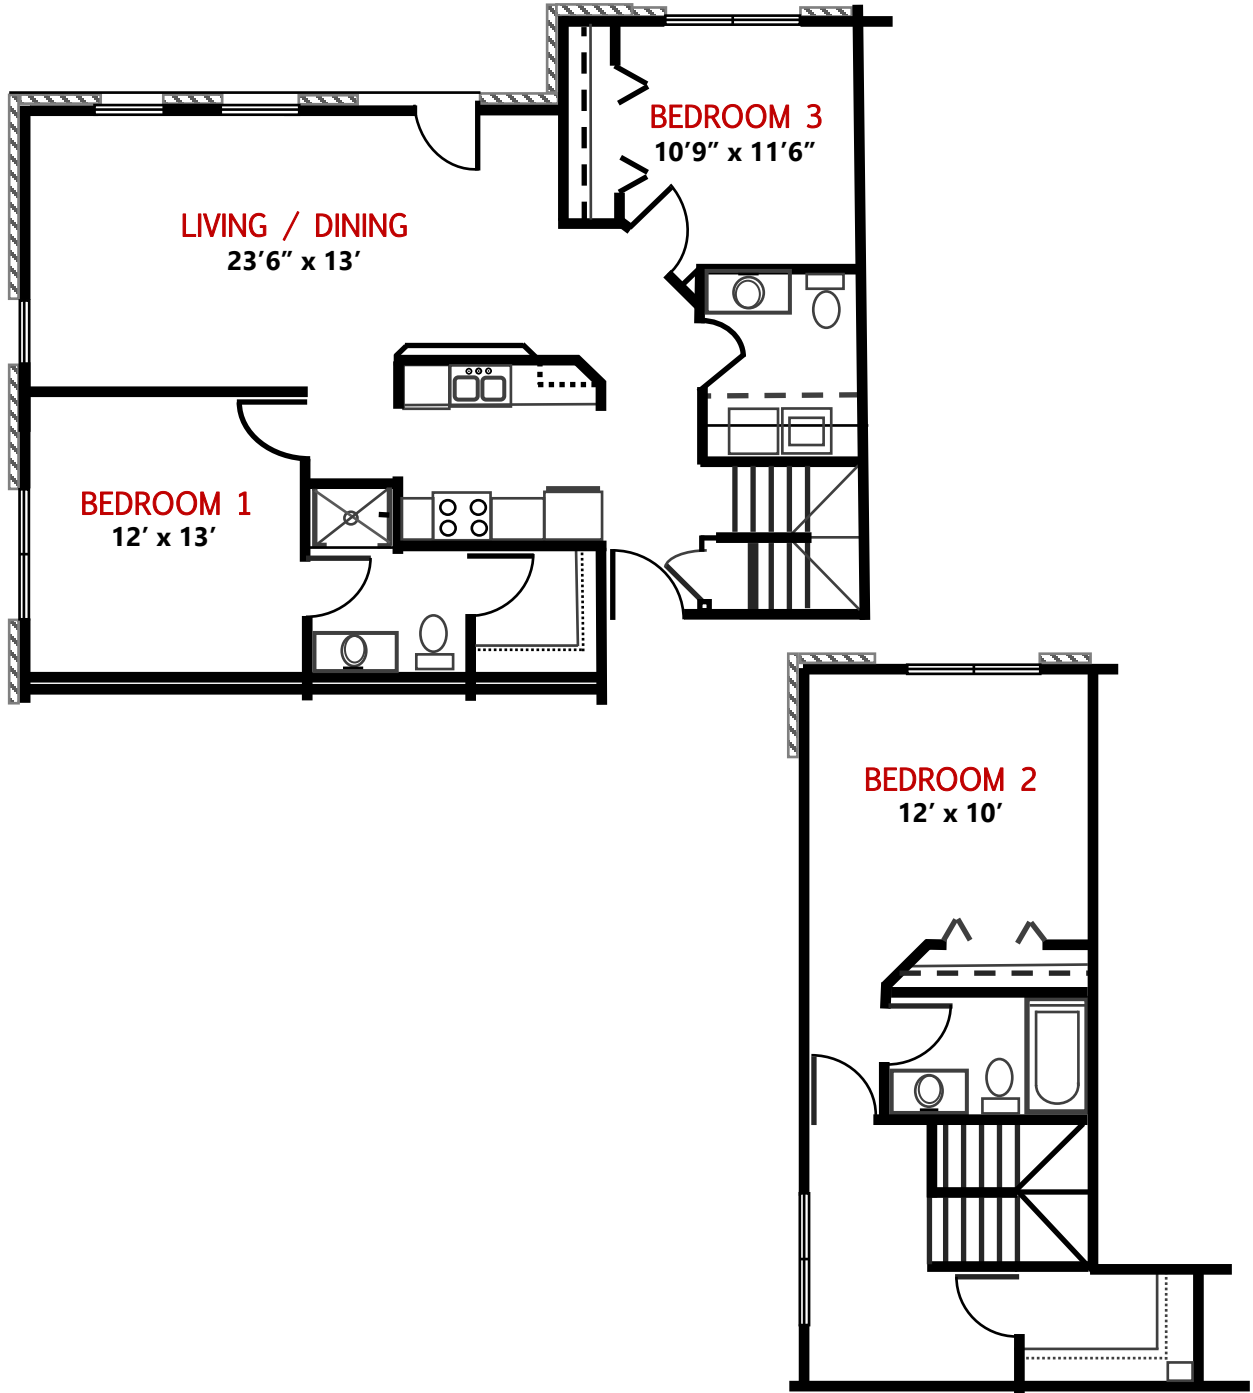

536-538 West Washington Avenue, Madison, WI 53703

APT: #504 Three Bedroom/ Two & 1/2 Bath (1,560 Sq. Ft.)

448 West Washington Avenue, Madison, WI 53703 | (608) 227-6543