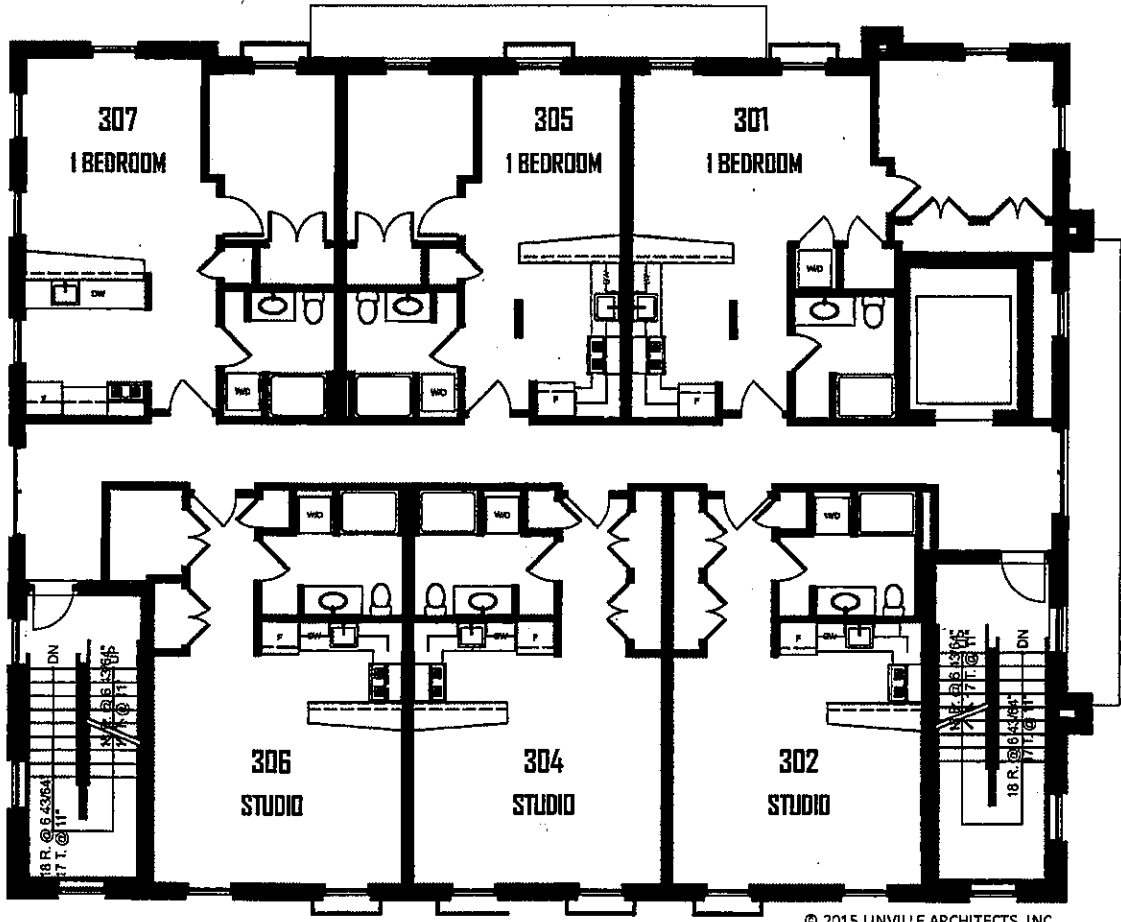

Third Floor Plans

© 2015 LINVILLE ARCHITECTS, INC.

BASSETT WALK

A P A R T M E N T S

506 W. Main St. | Madison, WI 53703

448 W. Washington Ave. | Madison, WI 53703 | (608) 227-6543