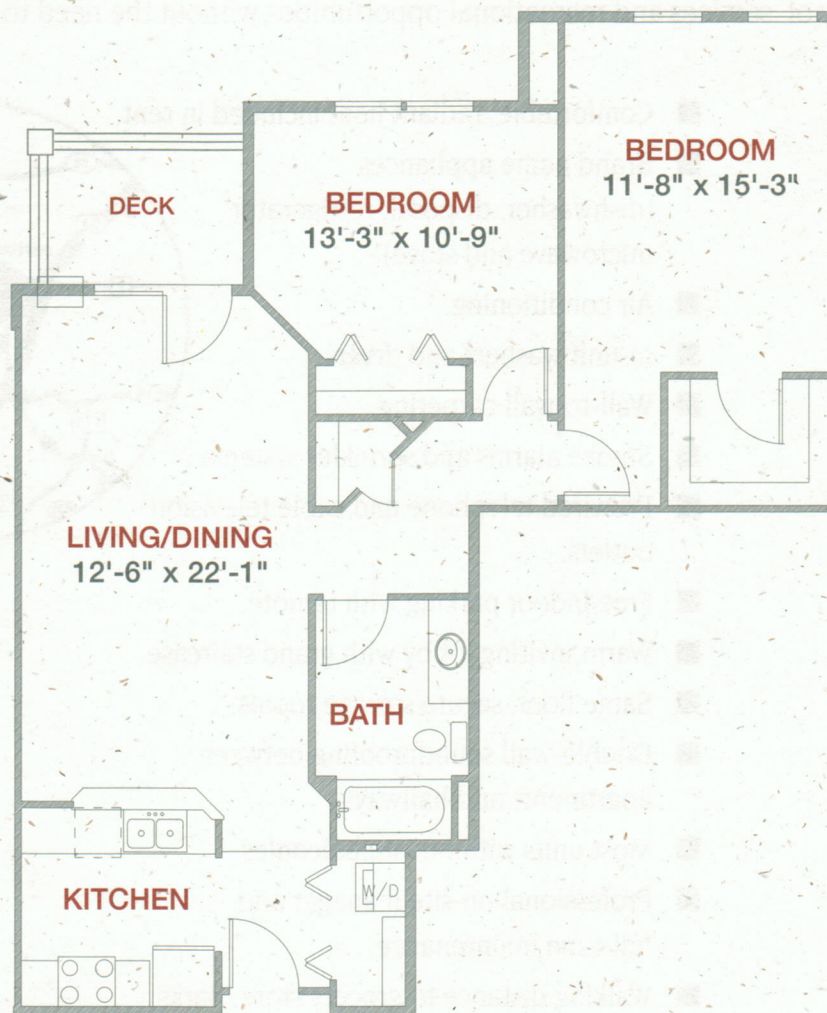

DE FOREST TOWN SQUARE

Unit G-1 Two-Bedroom (1,042 Sq. Ft.)

All dimensions and specifications are approximate

For more leasing information, please call (608) 227-6543
or visit our website at: www.DeForestTownSquare.com