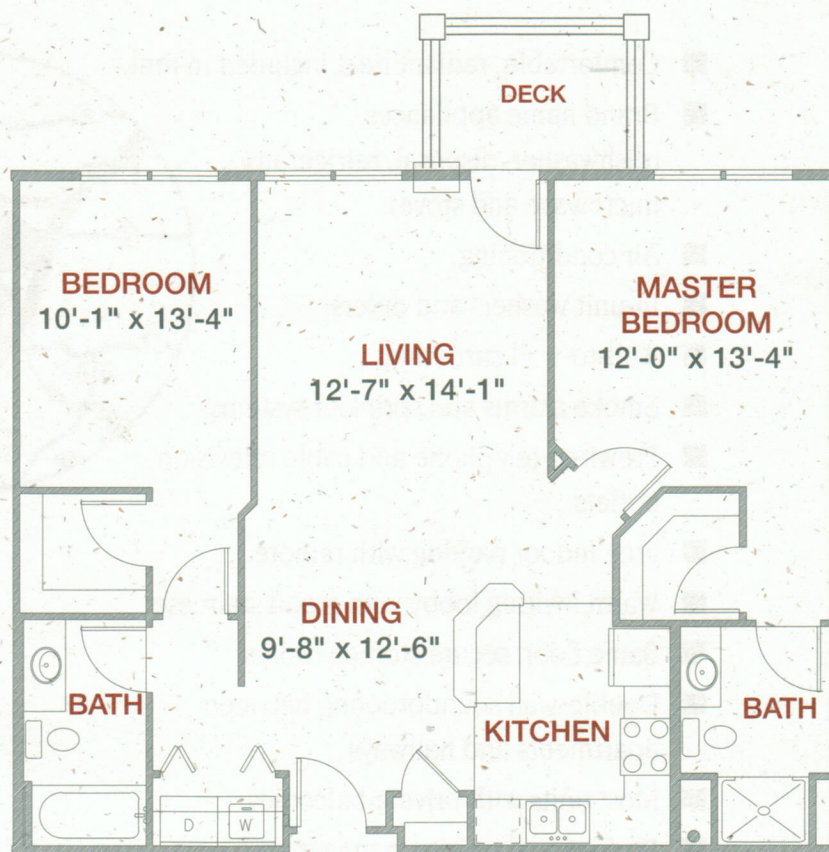

DE FOREST TOWN SQUARE

Unit E Two-Bedroom (1,075 Sq. Ft.)

All dimensions and specifications are approximate

For more leasing information, please call (608) 227-6543
or visit our website at: www.DeForestTownSquare.com