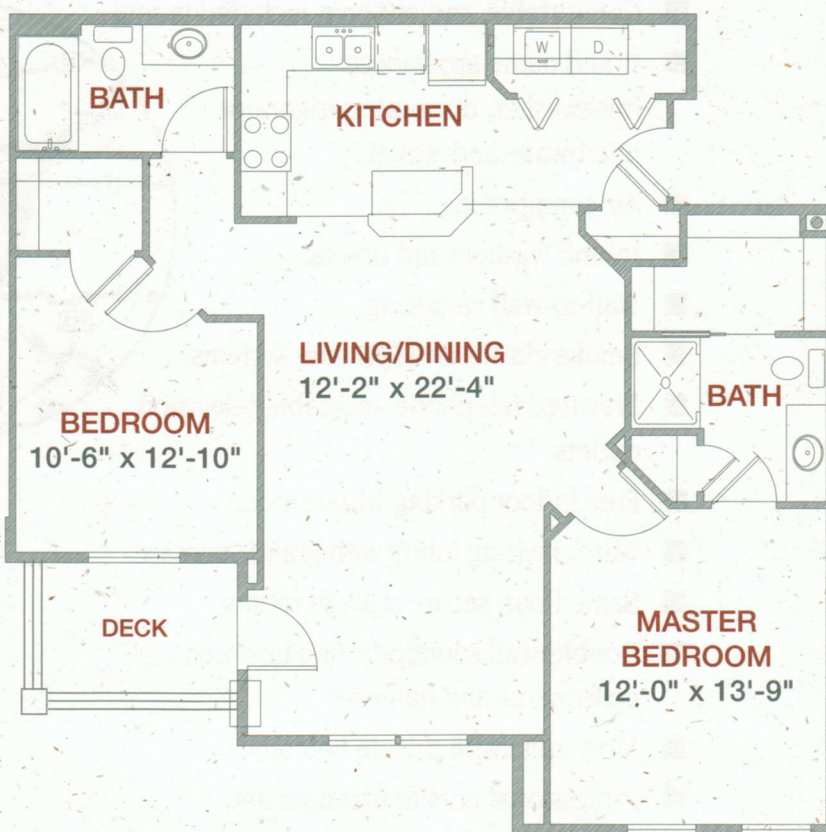

DE FOREST TOWN SQUARE

Unit C 2-Bedroom (1,074 Sq. Ft.)

All dimensions and specifications are approximate

For more leasing information, please call (608) 227-6543
or visit our website at: www.DeForestTownSquare.com