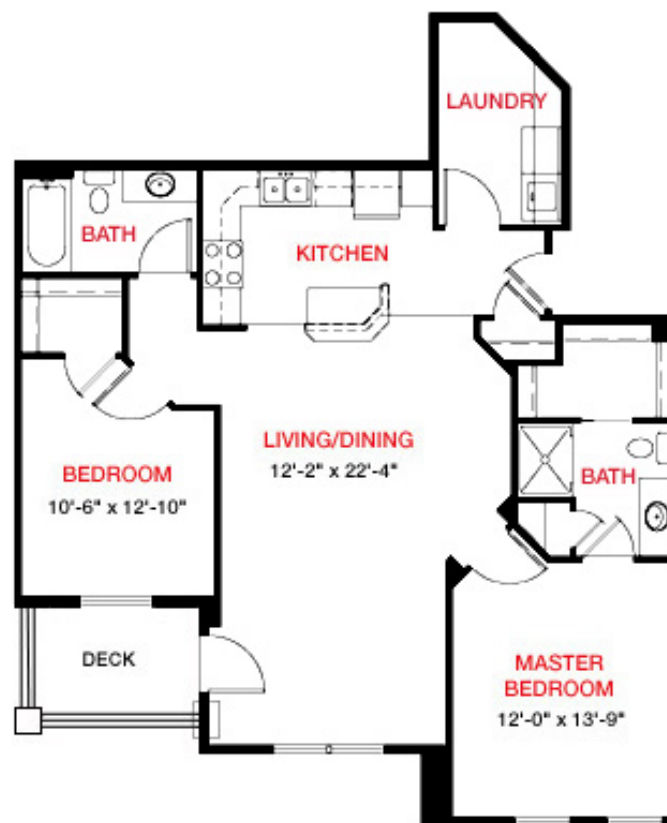

DE FOREST
TOWN SQUARE

Unit C-1 2-Bedroom (1,124 Sq. Ft.)

DeForest Town
Square
125 E. Holum
St.
DeForest, WI

All dimensions and specifications are approximate.

For more Leasing information, please call (608) 846-3609