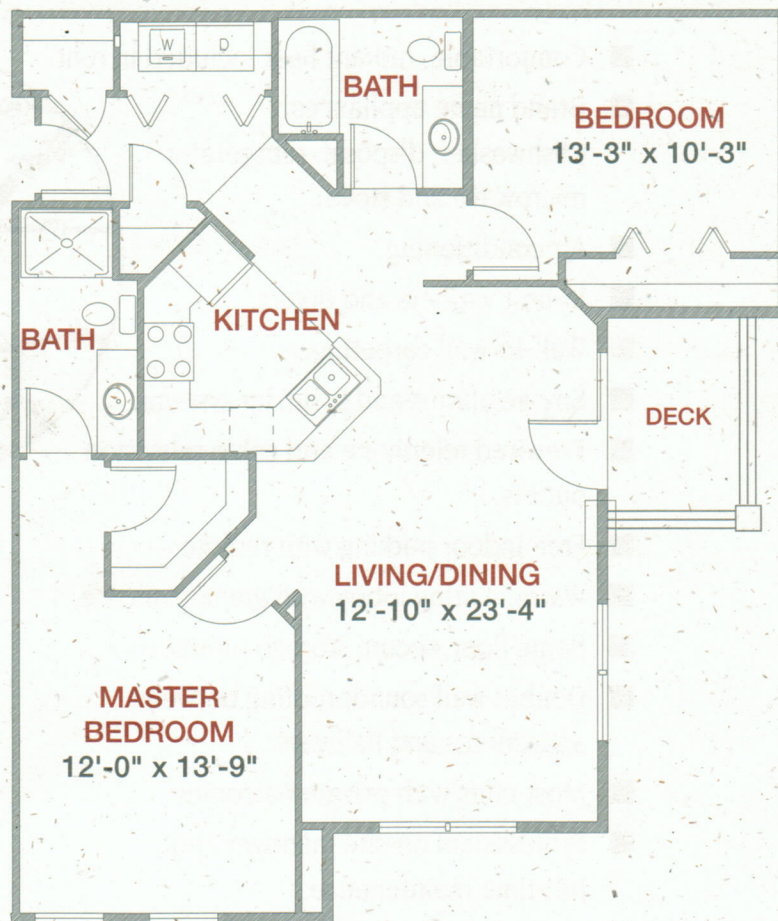

DE FOREST TOWN SQUARE

Unit A 2-Bedroom (1,093 Sq. Ft.)

All dimensions and specifications are approximate

For more leasing information, please call (608) 227-6543
or visit our website at: www.DeForestTownSquare.com