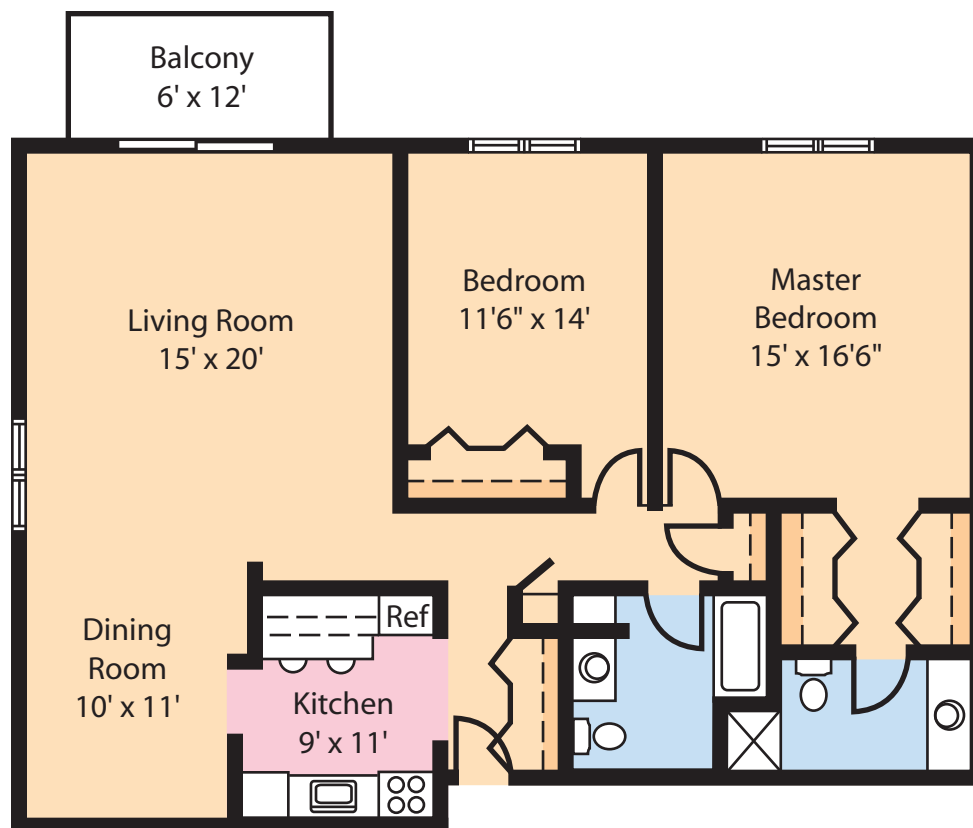

6 WHITCOMB CIRCLE

- Central Hall Plans with 2 Bedrooms/2 Baths in Each Apt.
- Underground Garage
- Elegant, Spacious Entry Foyer
- Security-locked Building
- Elevator
- Extra Large Private Storage Room
- Bright, Cheerful, Clean Laundry Room
- Six Large Closets
- Attractive, Carpeted All-Purpose Room for Hobbies, Fitness, etc.
- Apartments from 1,300 to 1,450 Sq. Ft. As Large as Many Homes!
- Rent Includes Heat, Hot Water and Underground Garage
- Private Patio or Balcony